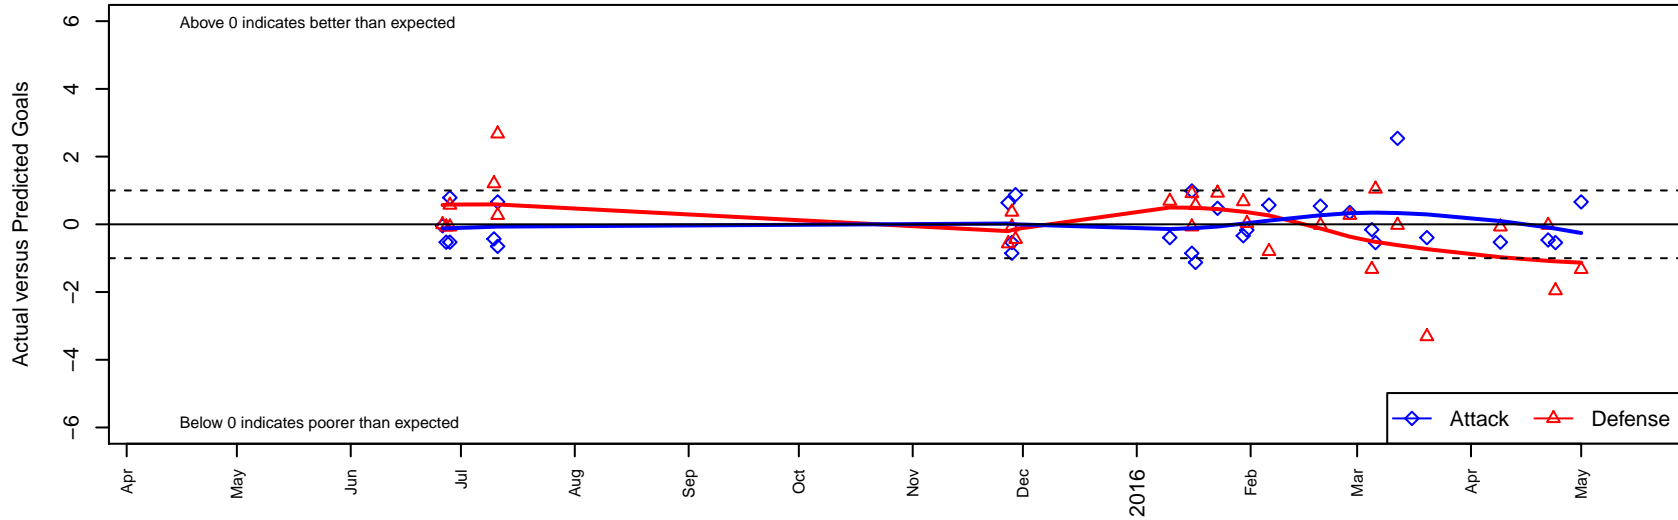

FWFC Blue G97

Federal Way FC
Federal Way, WA
G97 total strength=1568
attack=12.23 defense=16.77
fall league = Win RCL G96 Div 1

alt names used:
Feral Way Football Club G97 Blue
FWFC G97 Blue (A)

Venues played:
2015 Rainier Challenge Samba U18
2015 Nike Crossfire Challenge Super Group U'
2015 AstroTurf Showcase GU19 EF
2015 Win RCL G96 Div 1
2015 PacNW Winter Classic Premier U19
2015 WYS Championship G97

FWFC Blue G97
Dots are actual minus expected GF (blue circles) and GA (red triangles).
Blue line is smoothed change in attack strength. Red is smoothed change in defense strength.

**attack and defense variance (black dot)
relative to other teams
and top 10 in region**