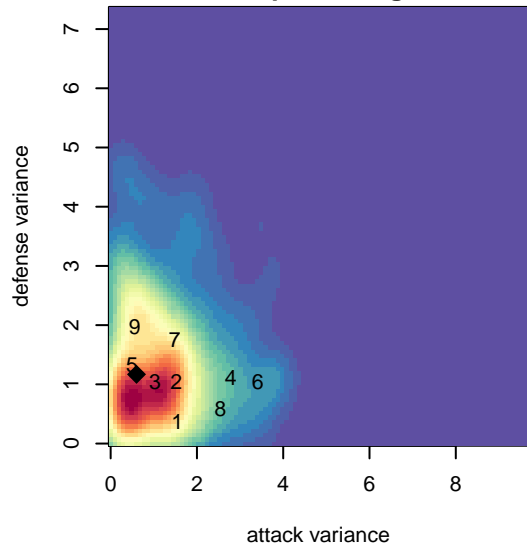

FWFC Blue G97

Federal Way FC
Federal Way, WA
G97 total strength=1568
attack=12.23 defense=16.77
fall league = Win RCL G96 Div 1

alt names used:
Feral Way Football Club G97 Blue
FWFC G97 Blue (A)

Venues played:
2015 Rainier Challenge Samba U18
2015 Nike Crossfire Challenge Super Group U'
2015 AstroTurf Showcase GU19 EF
2015 Win RCL G96 Div 1
2015 PacNW Winter Classic Premier U19
2015 WYS Championship G97

FWFC Blue G97
Dots are actual minus expected GF (blue circles) and GA (red triangles).
Blue line is smoothed change in attack strength. Red is smoothed change in defense strength.

**attack and defense variance (black dot)
relative to other teams
and top 10 in region**